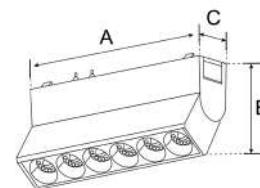

ION FOLDING LIGHT

SKU	POTENCIA	LÚMENES	CCT	DIMENSIONES	ÁNGULO DE APERTURA	COLOR
TM2001H3	6 W	507 lm	3 000 K	125 * 60.7 * 26.60 mm	120°	○
TM2001H4			4 000 K			
TM2001H5			5 000 K			
TM2101H3			3 000 K			
TM2101H4			4 000 K			
TM2101H5	5 000 K					
TM210113	10 W	845 lm	3 000 K		24°/50°	●
TM210114			4 000 K			
TM210115			5 000 K			
TM200113			3 000 K			
TM200114			4 000 K			
TM200115			5 000 K			

48 V

50 000 h

IP 20

PC

Aluminio