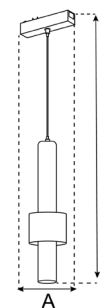

ION PENDANT LIGHT D40 MODEL 2

SKU	POTENCIA	LÚMENES	CCT	DIMENSIONES	COLOR
TM8102H3	6 W	558 lm	3 000 K	Ø 40 * 300 mm	●
TM8102H4			4 000 K		
TM8102H5			5 000 K		
TM8002H3			3 000 K		○
TM8002H4			4 000 K		
TM8002H5			5 000 K		

48 V

50 000 h

IP 20

24°

PC

Aluminio