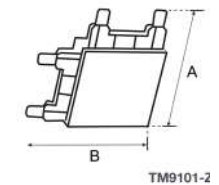

ION TYPE CONNECTOR

SKU	DIMENSIONES	COLOR
TM9103-Z	26 * 51 mm	●
TM9102-Z	51 * 51 mm	
TM9105-Z	51 * 38.40 mm	
TM9104-Z	33.50 * 33.50 mm	
TM9101-Z	38.40 * 38.40 mm	
TM9003-Z	26 * 51 mm	○
TM9002-Z	51 * 51 mm	
TM9005-Z	51 * 38.40 mm	
TM9004-Z	33.50 * 33.50 mm	
TM9001-Z	38.40 * 38.40 mm	