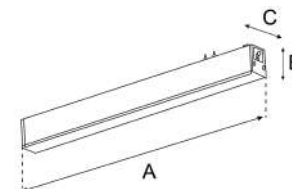

ION FLOOD LIGHT

SKU	POTENCIA	LÚMENES	CCT	DIMENSIONES	COLOR
TM2101E3	12 W	810 lm	3 000 K	313 * 27.5 * 26 mm	○
TM2101E4			4 000 K		
TM2101E5			5 000 K		
TM2001E3			3 000 K		
TM2001E4			4 000 K		
TM2001E5			5 000 K		
TM2001L3	24 W	1 670 lm	3 000 K	613 * 27.5 * 26 mm	●
TM2001L4			4 000 K		
TM2001L5			5 000 K		
TM2101L3			3 000 K		
TM2101L4			4 000 K		
TM2101L5			5 000 K		

48 V

50 000 h

IP 20

120°

PC

Aluminio