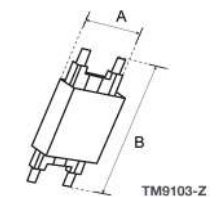

ION TYPE CONNECTOR

SKU	DIMENSIONES	COLOR
TM9103-Z	26 * 51 mm	●
TM9102-Z	51 * 51 mm	
TM9105-Z	51 * 38.40 mm	
TM9104-Z	33.50 * 33.50 mm	
TM9101-Z	38.40 * 38.40 mm	
TM9003-Z	26 * 51 mm	○
TM9002-Z	51 * 51 mm	
TM9005-Z	51 * 38.40 mm	
TM9004-Z	33.50 * 33.50 mm	
TM9001-Z	38.40 * 38.40 mm	