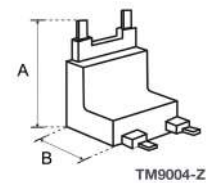

ION TYPE CONNECTOR

SKU	DIMENSIONES	COLOR
TM9103-Z	26 * 51 mm	●
TM9102-Z	51 * 51 mm	
TM9105-Z	51 * 38.40 mm	
TM9104-Z	33.50 * 33.50 mm	
TM9101-Z	38.40 * 38.40 mm	
TM9003-Z	26 * 51 mm	○
TM9002-Z	51 * 51 mm	
TM9005-Z	51 * 38.40 mm	
TM9004-Z	33.50 * 33.50 mm	
TM9001-Z	38.40 * 38.40 mm	